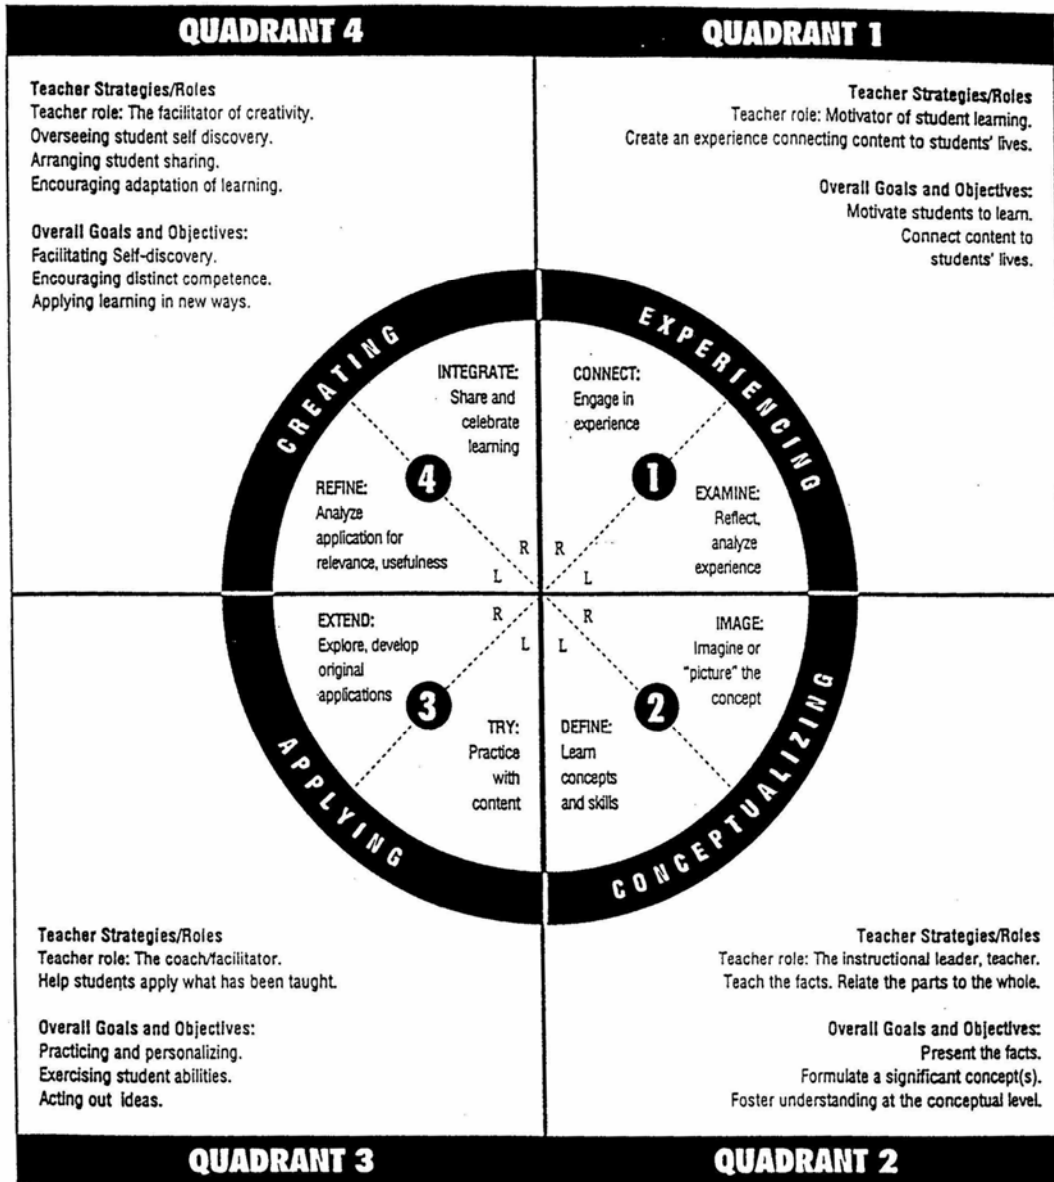

The 4MAT® Method

SPECIAL NOTE: The lessons contained in this software were created with the lesson plan development system called 4MAT. 4MAT helps teachers organize instruction in a way that enhances learning for all types of students. For a complete description of the 4MAT lesson planning process, open up and print out the lesson plan entitled "Model Plan."

In addition to lesson plan development software, Excel Inc. offers complete training programs in the 4MAT Method of Learning. If you would like additional information, please contact Excel at the address listed below.

Excel, Incorporated 23385 Old Barrington Rd., Barrington, Illinois 60010 • Phone: (708) 382-7272 • Fax: (708) 382-4510