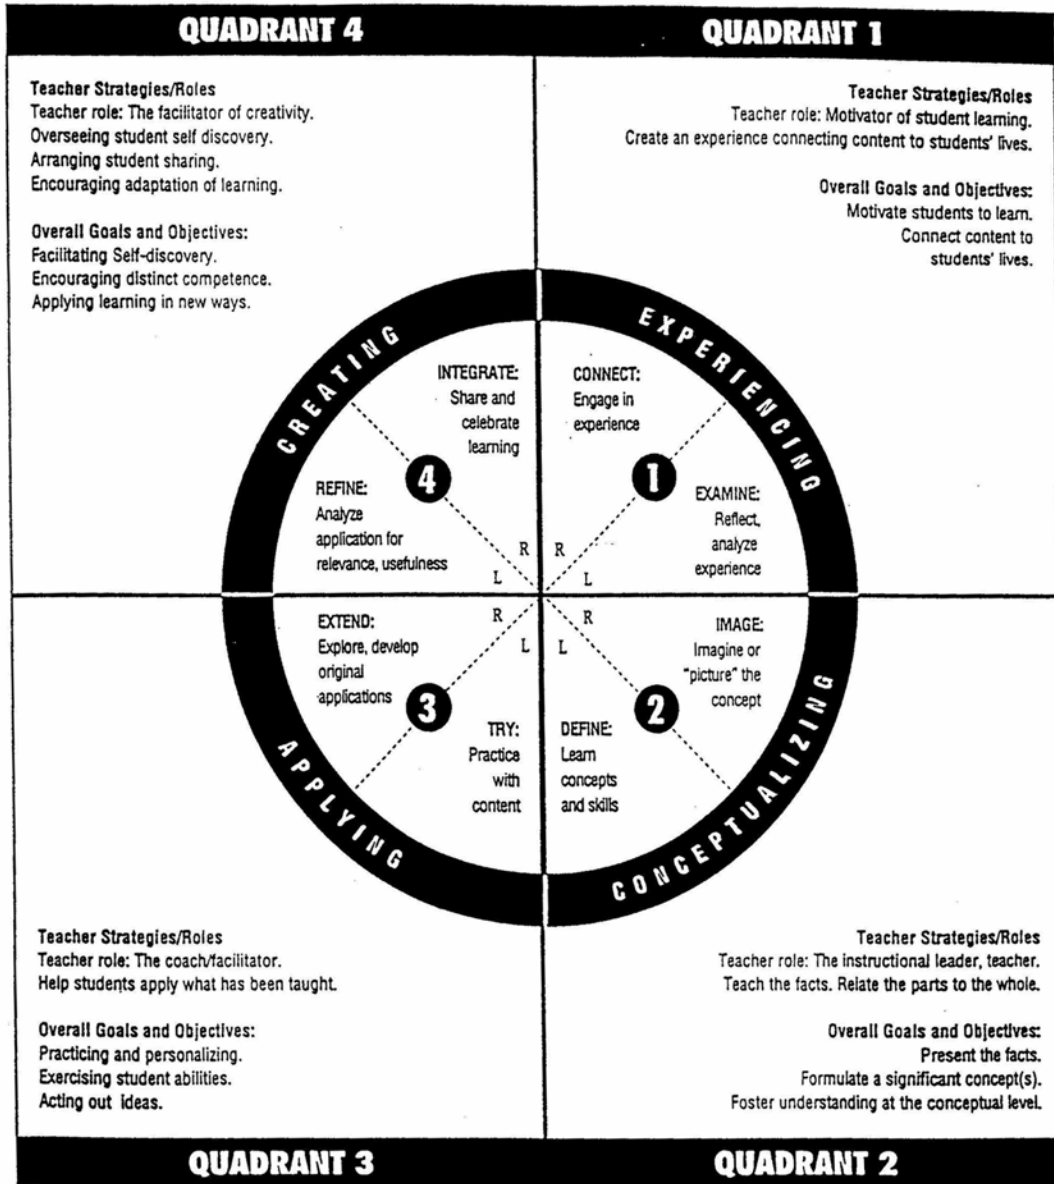

The 4MAT® Method

SPECIAL NOTE: The lessons contained in this software were created with the lesson plan development system called 4MAT. 4MAT helps teachers organize instruction in a way that enhances learning for all types of students. For a complete description of the 4MAT lesson planning process, open up and print out the lesson plan entitled "Model Plan."

In addition to lesson plan development software, Excel Inc. offers complete training programs in the 4MAT Method of Learning. If you would like additional information, please contact Excel at the address listed below.

Excel, Incorporated 23385 Old Barrington Rd., Barrington, Illinois 60010 • Phone: (708) 382-7272 • Fax: (708) 382-4510